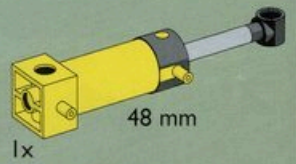

M. #5108 Pneumatic Piston 2" Cylinder.
$2.99